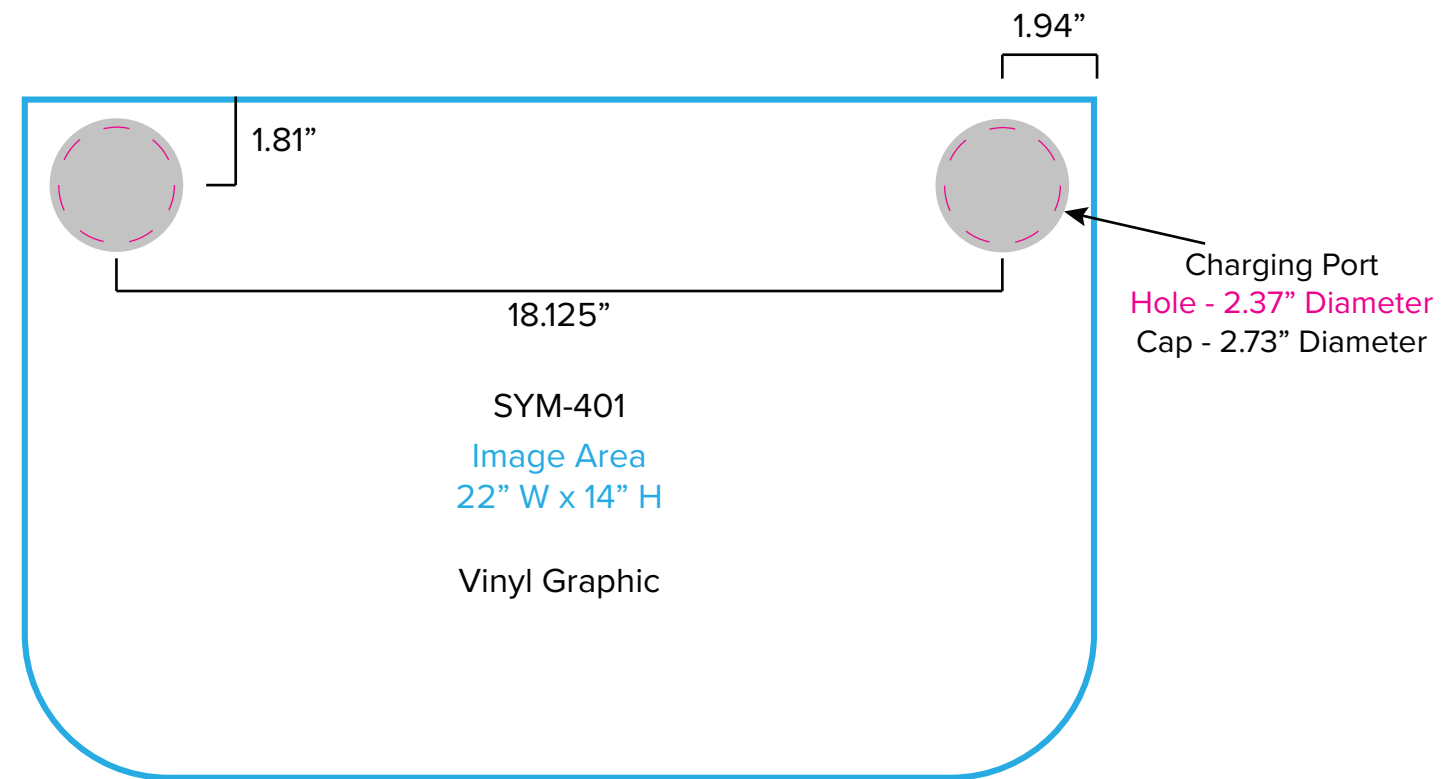

Graphic Template
Backwall Workstation Countertop – Vinyl Graphics
Graphics **NOT** included in base price. Please request pricing.

NOTE: All Raster Art (jpg, tiff,psd, png, etc.) must be at least 100 dpi at print size.
Standard kits are often customized. Please check with Customer Service to ensure that this template matches your specific job.