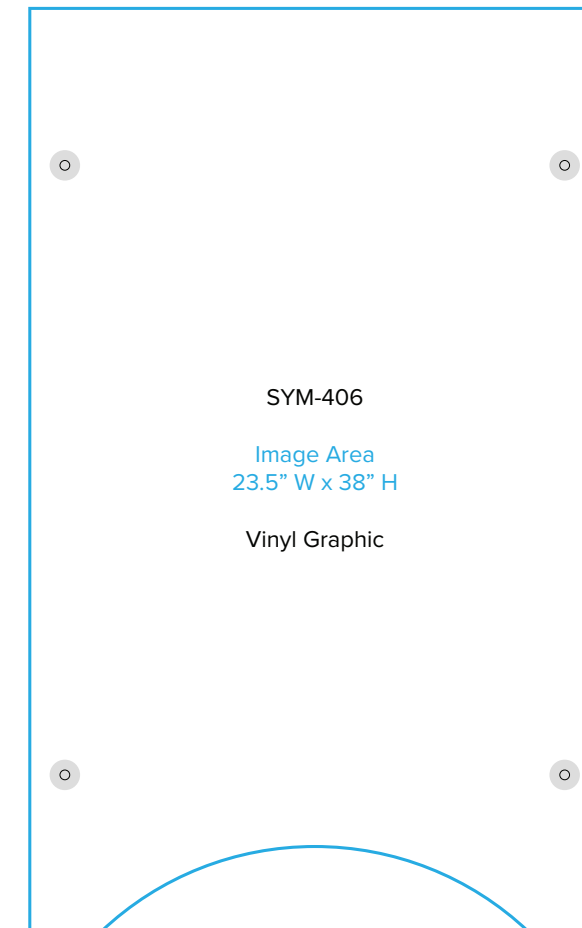

Graphic Template Portable Counter – Vinyl Graphic

NOTE: All Raster Art (jpg, tiff,psd, png, etc.) must be at least 100 dpi at print size.
Standard kits are often customized. Please check with Customer Service to ensure that this template matches your specific job.