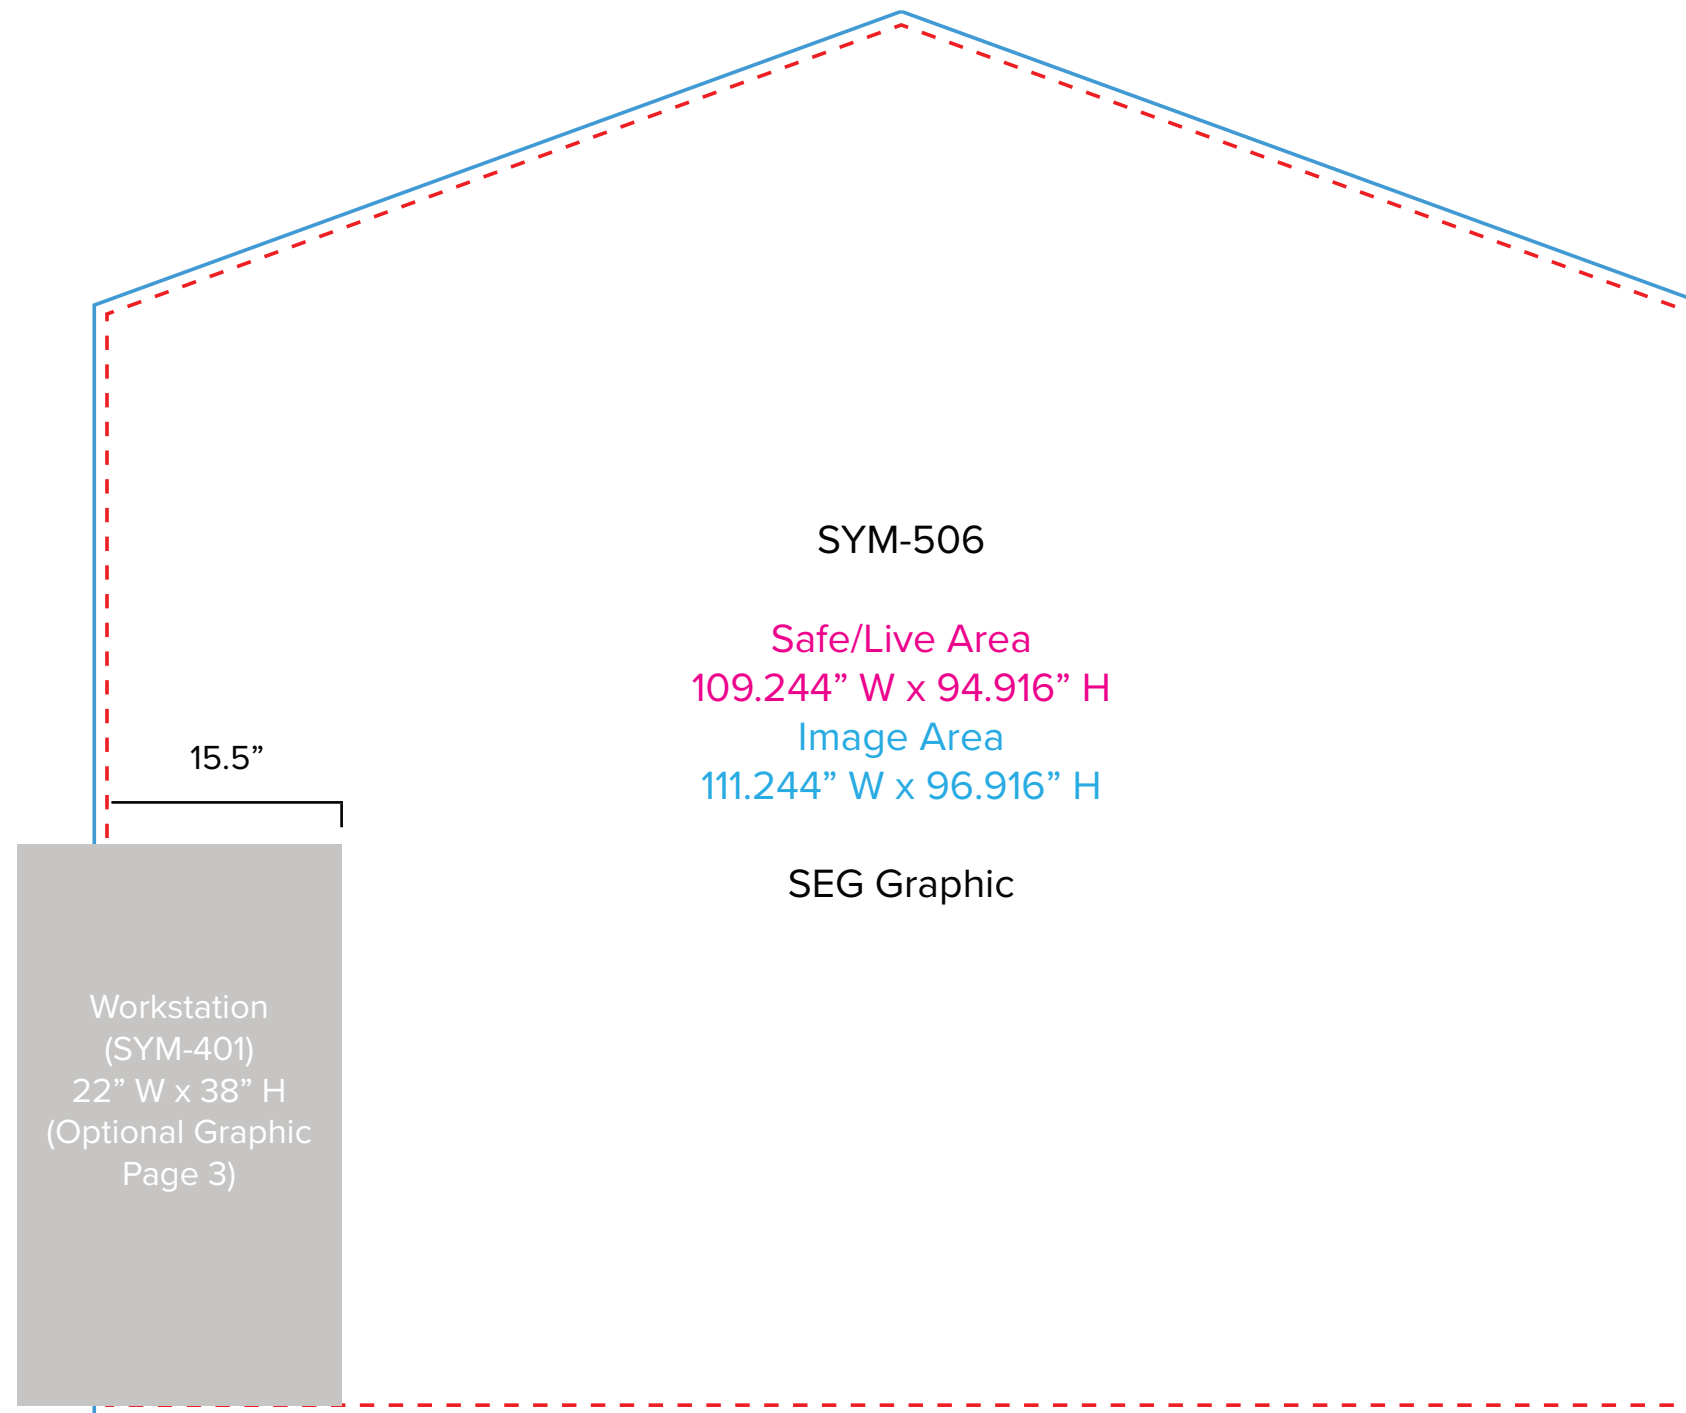

Graphic Template
10 x 10 Inline Exhibit
Backwall with Flat Arched Panel, Rectangular Panel - SEG Graphics

NOTE: All Raster Art (jpg, tiff,psd, png, etc.) must be at least 100 dpi at print size.
Standard kits are often customized. Please check with Customer Service to ensure that this template matches your specific job.

Graphic Template
Backwall Workstation – Direct Print Graphic

NOTE: All Raster Art (jpg, tiff,psd, png, etc.) must be at least 100 dpi at print size.

Standard kits are often customized. Please check with Customer Service to ensure that this template matches your specific job.

Graphic Template
Portable Counter – Vinyl Graphic

NOTE: All Raster Art (jpg, tiff,psd, png, etc.) must be at least 100 dpi at print size.

Standard kits are often customized. Please check with Customer Service to ensure that this template matches your specific job.