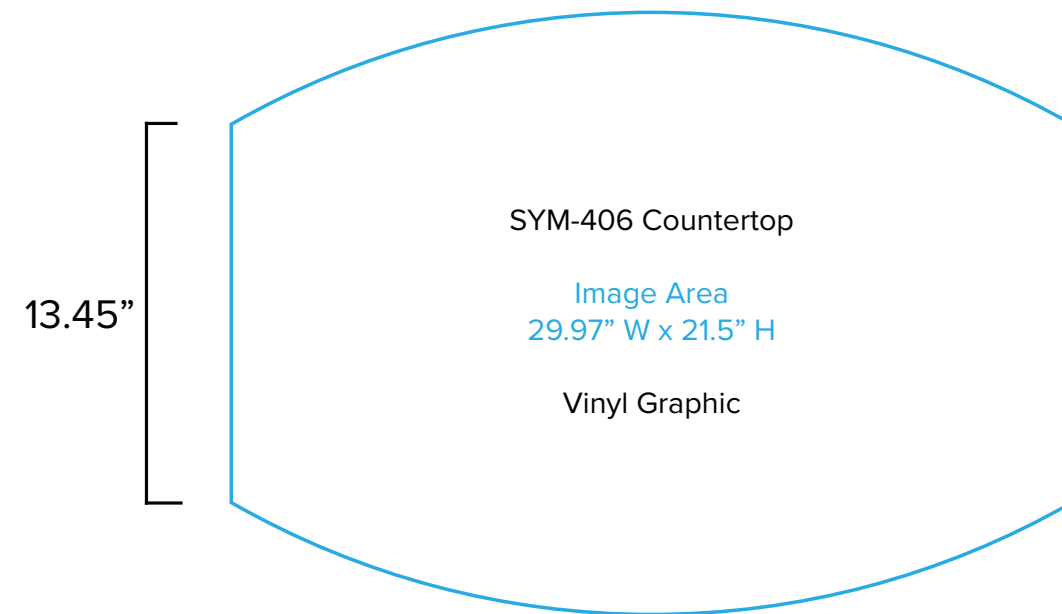

Graphic Template Portable Counter – Vinyl Graphic

NOTE: All Raster Art (jpg, tiff,psd, png, etc.) must be at least 100 dpi at print size.
Standard kits are often customized. Please check with Customer Service to ensure that this template matches your specific job.